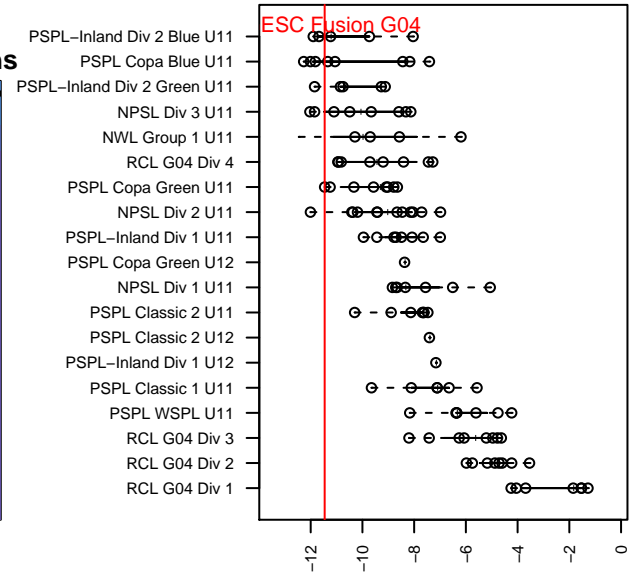

# SGESC Fusion G04

Spanaway Graham Eatonville SC  
 Graham, WA  
 G04 total strength=-23  
 attack=0.07 defense=0.05  
 fall league = PSPL Copa Green U11  
 spr league = Spr PSPL Copa U11

alt names used:  
 Fusion 04 (SGEOSC)  
 SGEO FUSION 04  
 SGEOSC Fusion 04  
 SGEOSC Fusion 04'  
 SGEOSC Fusion 04'

Venues played:  
 2015 KITG GU11 Green  
 2015 River Jam Samba U11  
 2015 Xtreme Cup GU11 Gold  
 2015 PSPL Copa Green U11  
 2015 Spr PSPL Copa U11

**SGESC Fusion G04**  
 Dots are actual minus expected GF (blue circles) and GA (red triangles).  
 Blue line is smoothed change in attack strength. Red is smoothed change in defense strength.

**attack and defense variance (black dot)  
relative to other teams  
and top 10 in region**

**attack and defense rating  
relative to others at age  
and all opponents in last 13 months**

**Performance relative to 13 month average**